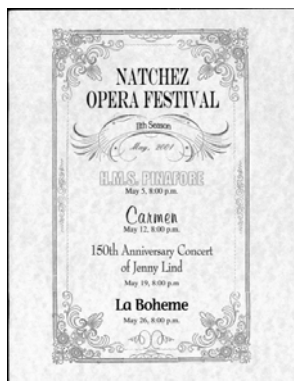

Natchez Festival of Music

Post Office Box 1562, Natchez, MS 39121
www.natchezfestivalofmusic.com

Festival Programs through the Years

©Natchez Opera Festival, Inc., dba Natchez Festival of Music

Natchez Festival of Music